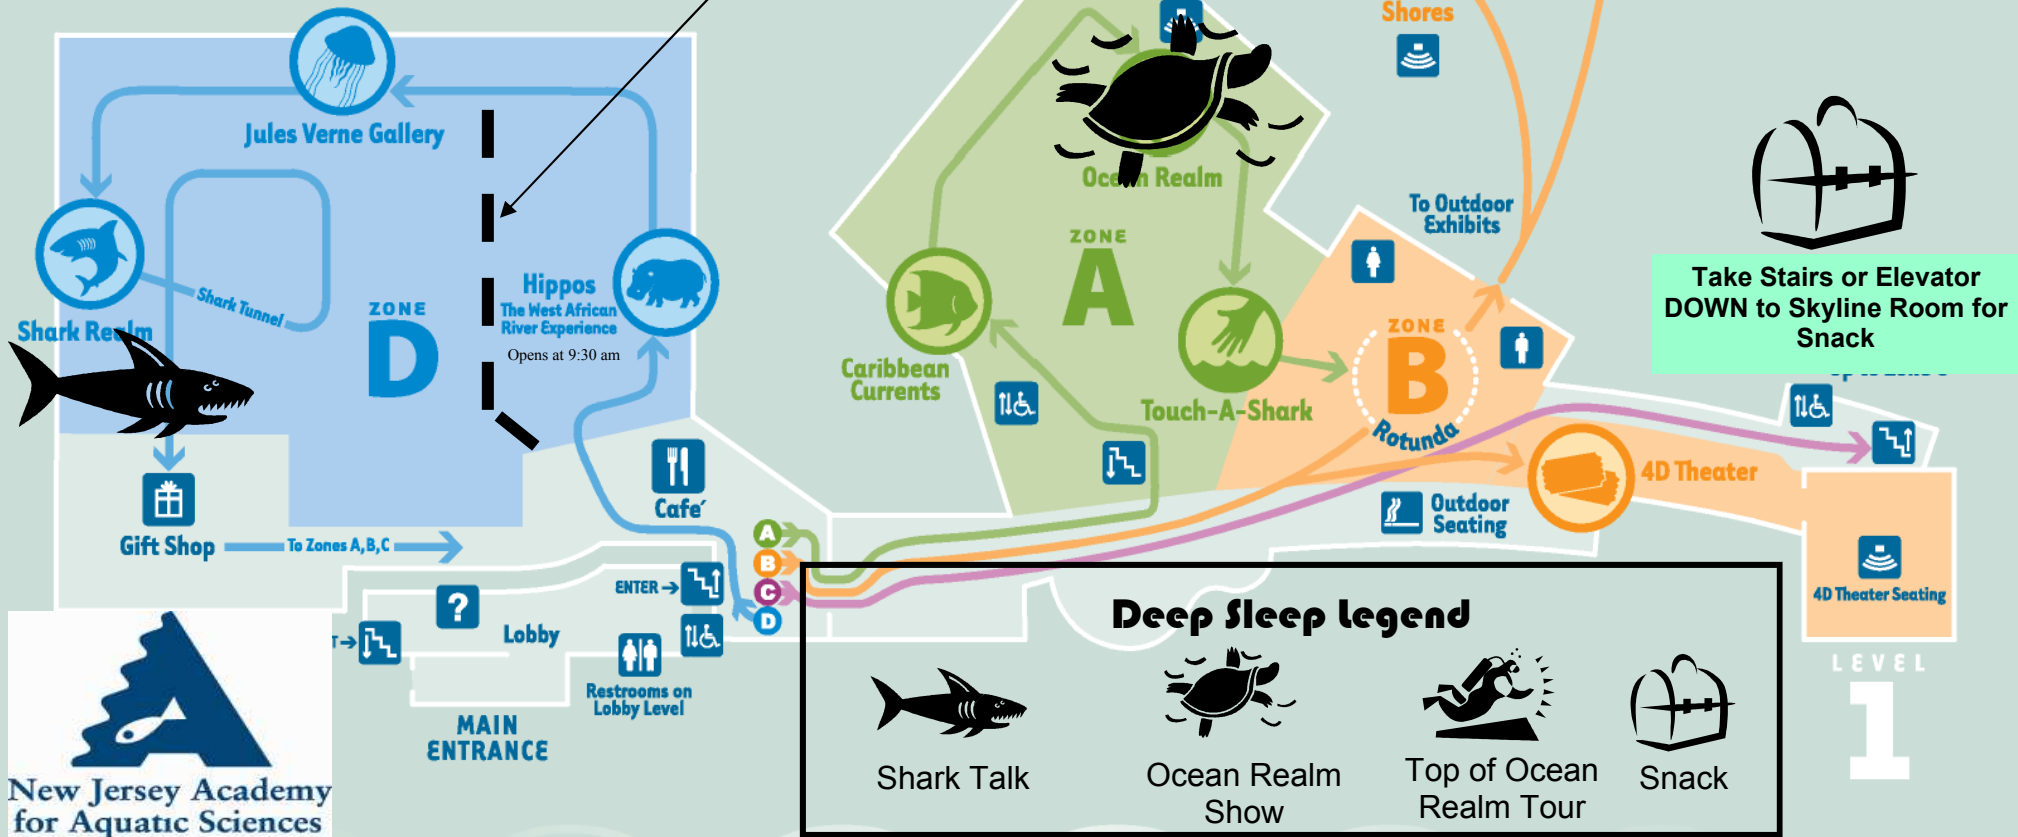

# Deep Sleep 2010

## LEGEND

	Women's Restroom		Gift Shop
	Men's Restroom		Cafe
	Elevator		Information Desk
	Down Stairs		Amphitheater
	Up Stairs		Wheelchair Access
			Smoking Section

Access to and from Shark Exhibit: Follow the white hallway past the café.

Take Stairs or Elevator DOWN to Skyline Room for Snack

### Deep Sleep legend

Shark Talk	Ocean Realm Show	Top of Ocean Realm Tour	Snack